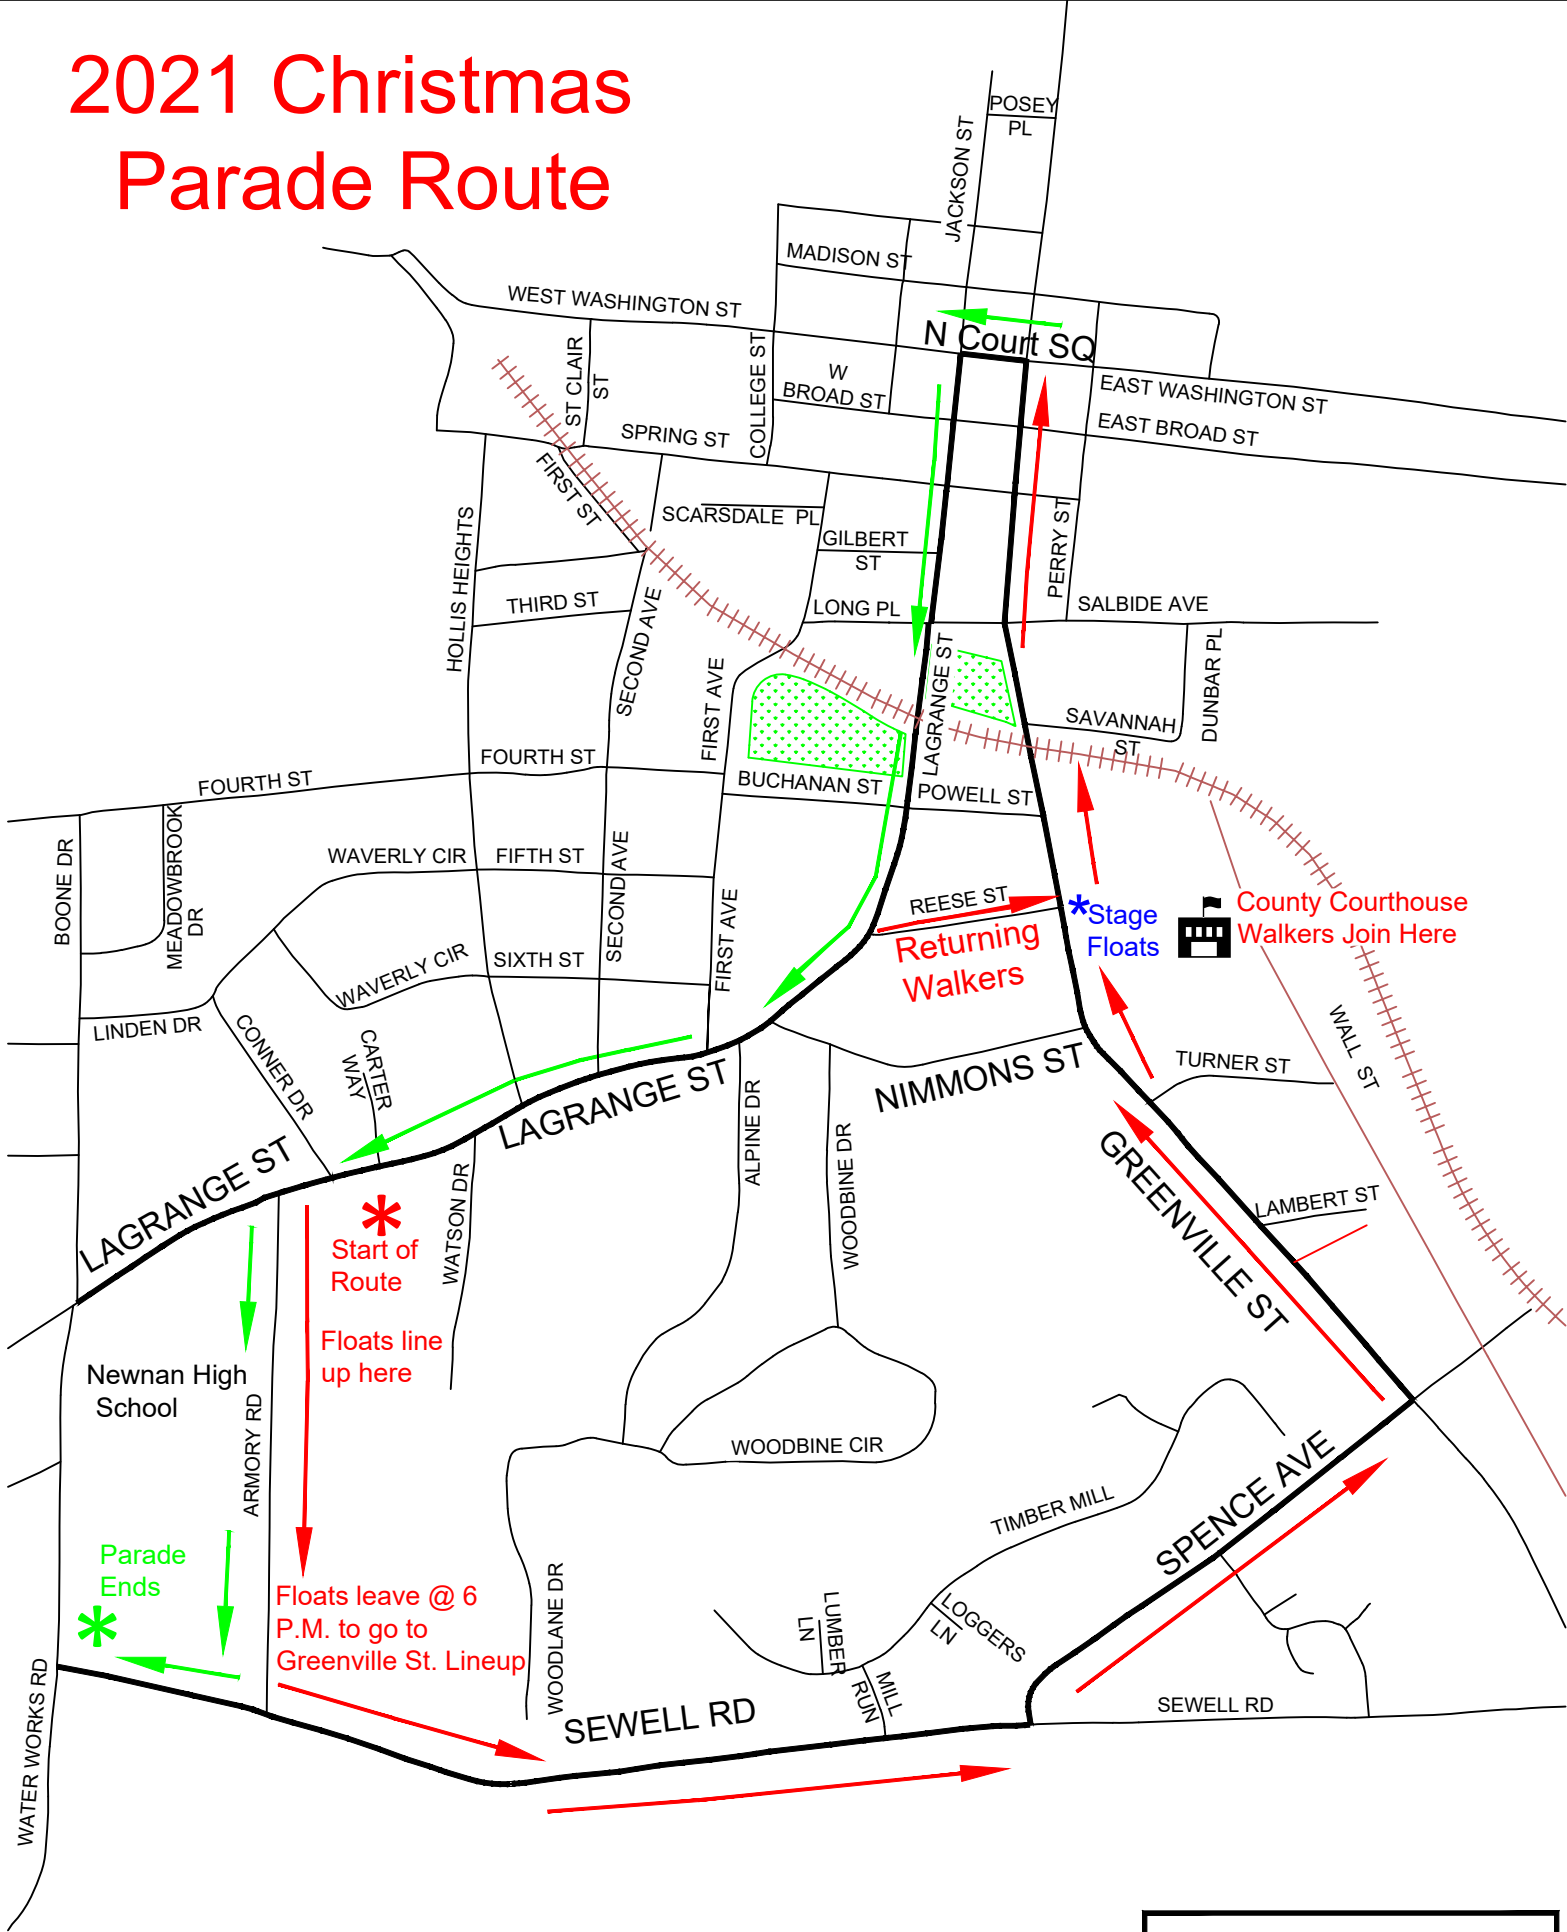

# 2021 Christmas Parade Route

**\* Start of Route**  
**Floats line up here**  
**Floats leave @ 6 P.M. to go to Greenville St. Lineup**

**\* Stage Floats**  
**Returning Walkers**  
**County Courthouse Walkers Join Here**

**Parade Ends**

	Return Route
	Departure Route